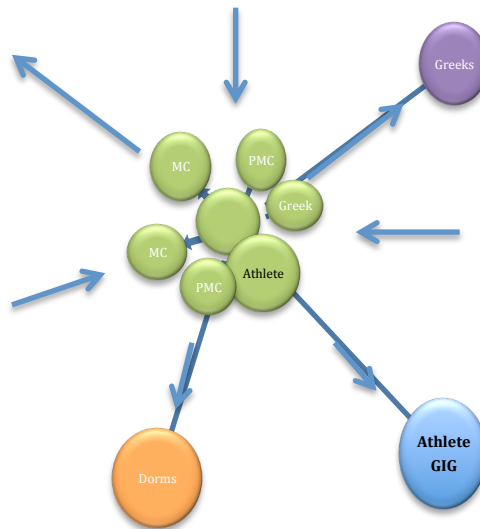

Athletes Ministry Model

Stages 0-1

IV Fellowship (in green)

Stage 0

IV Fellowship (in green)

Stage 1

Stage 0:

- 7+ athletes in normal IV fellowship,
- No athlete specific bible study yet

Stage 1:

- Forms an athlete specific bible study or GIG
- Begin planting vision to reach other teammates or athletes

Stage 2:

- Move to stage 2 Athletes IV Chapter or Integrated model as you form a core