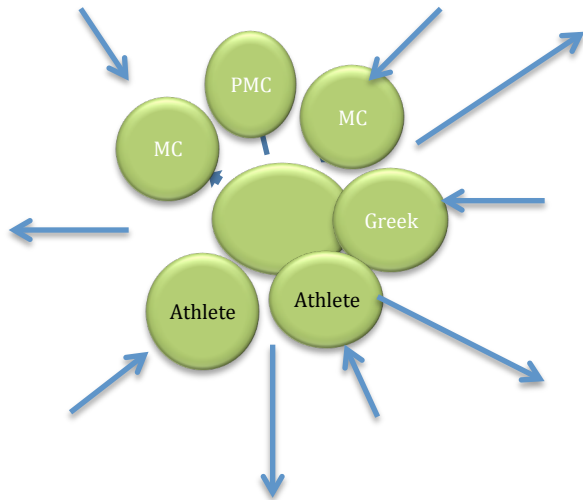

Athletes Ministry Model

Stages 0-1

IV Fellowship (in green)

Stage 0

IV Fellowship (in green)

Stage 1

Stage 0:

- 7+ athletes in normal IV fellowship,
- No athlete specific bible study yet

Stage 1:

- Forms an athlete specific bible study or GIG
- Begin planting vision to reach other teammates or athletes

Stage 2:

- Move to stage 2 Athletes IV Chapter or Integrated model as you form a core