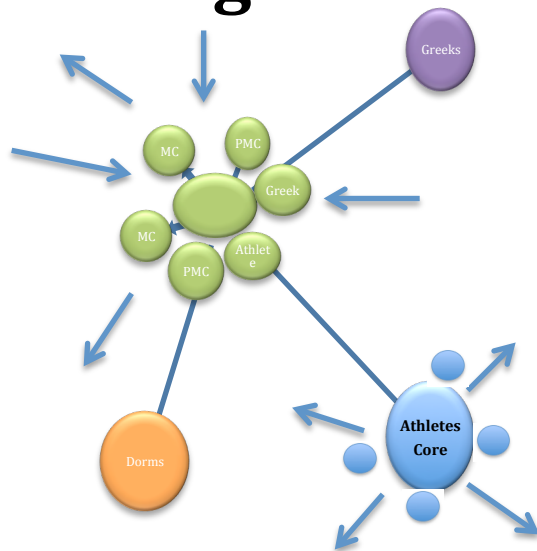

ATHLETES INTERVARSITY

CHRISTIAN FELLOWSHIP

Integrated Chapter Model

IV Fellowship (in green)

Key Identifies for Chapter

- Staff: full or part time focused on developing Chapter/ plant
- Affiliated with Athletes IV or identified as Athletes IV
- Mission or vision to reach athletic community

Stage 2